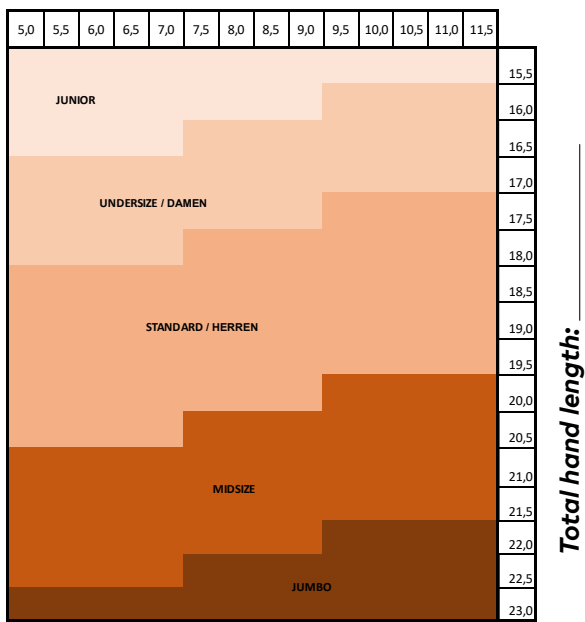

Distance wrist - floor: _____

Inch of Height _____ added with Inch of distance wrist - floor _____

results in: _____

Lie angle:

- 1° upright
- 2° upright
- standard
- 1° flat
- 2° flat

Length of the middle finger: _____

Club head speed: _____

IRON							
50 mph	65 mph	66 mph	75 mph	76 mph	85 mph	>86 mph	
L-FLEX		R-FLEX		S-FLEX		X-FLEX	

DRIVER						
65 mph	75 mph	76 mph	85 mph	86 mph	100 mph	>101 mph
L-FLEX		R-FLEX		S-FLEX		X-FLEX